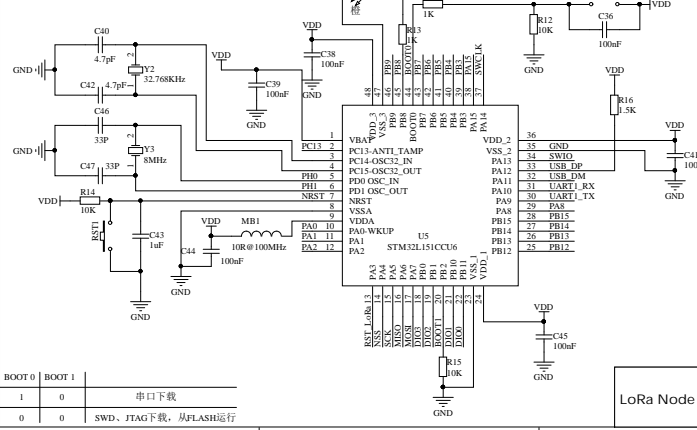

Power management system

ADC read VDD voltage & Vext control

LoRa

MCU Core

Header

BOOT0	BOOT1	
1	0	串口下载
0	0	SWD、JTAG下载，从FLASH运行