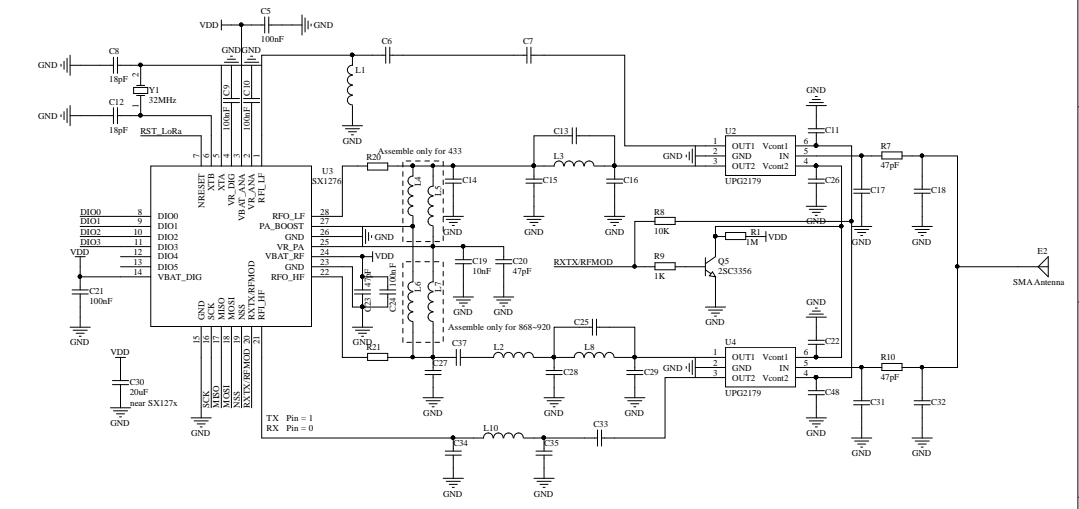

Power management system

ADC read VDD voltage & Vext control

LoRa

MCU Core

Header

BOOT0	BOOT1	
1	0	串口下载
0	0	SWD、JTAG下载，从FLASH运行