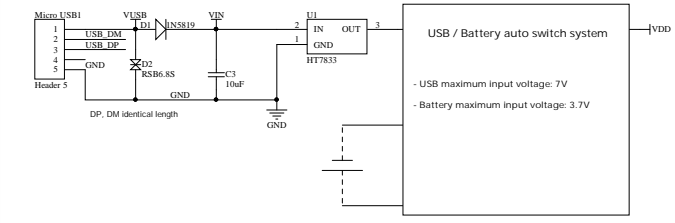

Power management system

ADC read VDD voltage & Vext control

LoRa

MCU Core

Header

BOOT0	BOOT1	
1	0	串口下载
0	0	SWD、JTAG下载，从FLASH运行