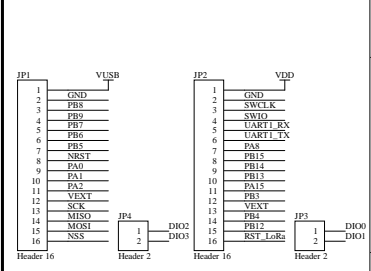

Power management system

ADC read VDD voltage & Vext control

LoRa

MCU Core

Header

BOOT0	BOOT1	
1	0	串口下载
0	0	SWD、JTAG下载，从FLASH运行