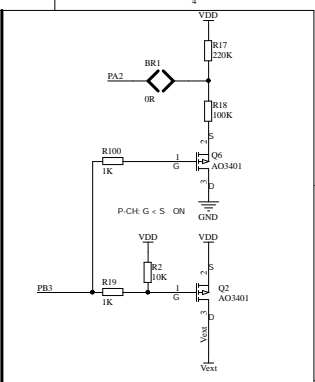

Power management system

ADC read VDD voltage & Vext control

LoRa

MCU Core

Header

BOOT0	BOOT1	
1	0	串口下载
0	0	SWD、JTAG下载，从FLASH运行