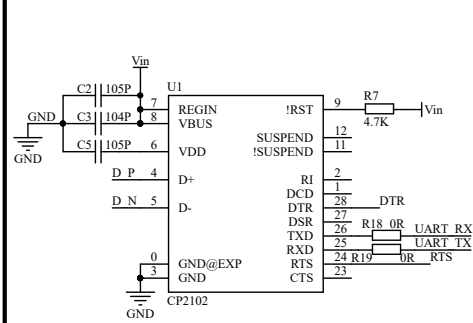

Power management system

CP2102: USB to Serial port

Header

OLED

MCU & LoRa

GPS