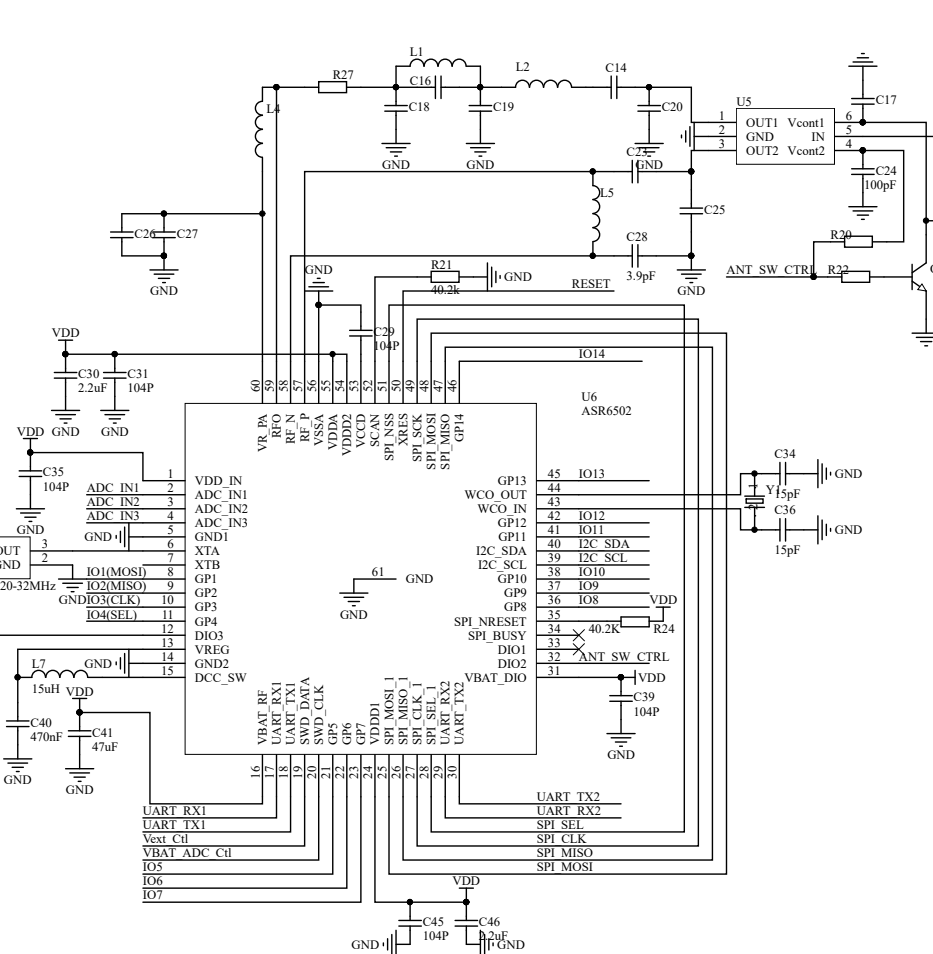

Power management system

CP2102: USB to Serial port

Header

OLED

MCU & LoRa

GPS