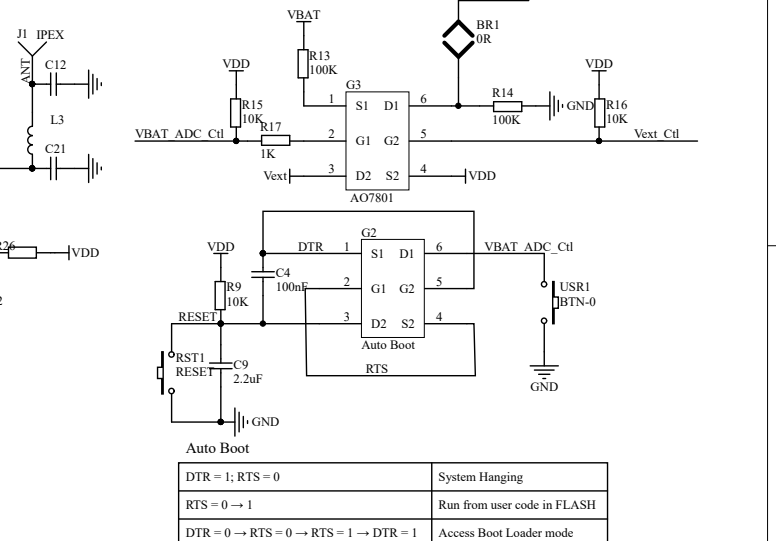

Power management system

CP2102: USB to Serial port

Header

OLED

MCU & LoRa

GPS