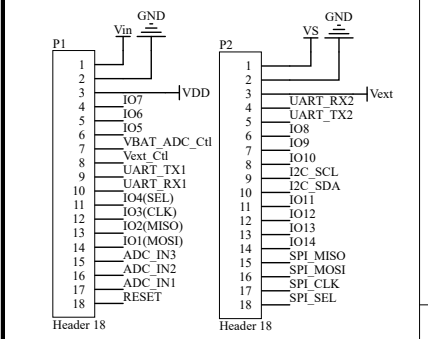

Power management system

CP2102: USB to Serial port

Header

OLED

MCU & LoRa

GPS