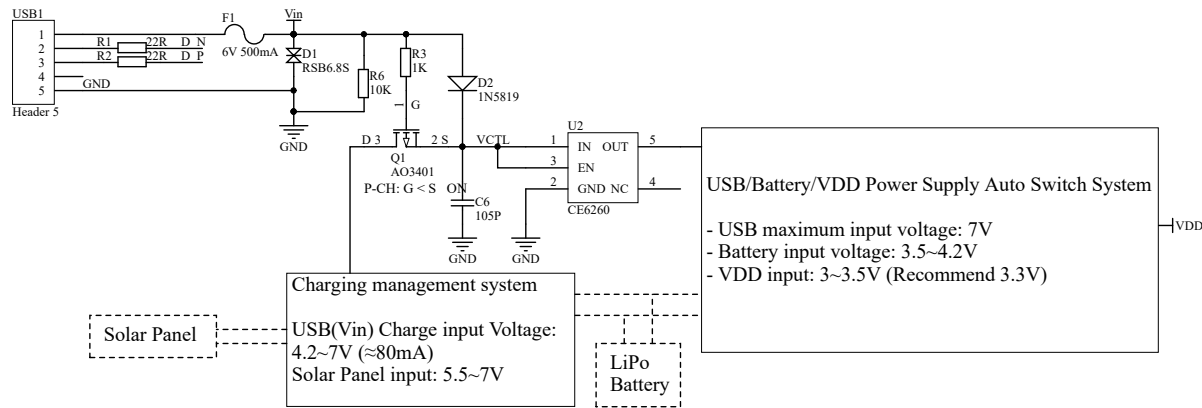

Power management system

CP2102: USB to Serial port

Header

OLED

MCU & LoRa

GPS