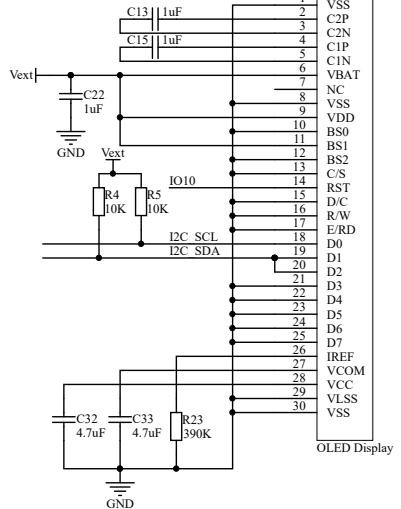

Power management system

CP2102: USB to Serial port

Header

OLED

MCU & LoRa

GPS